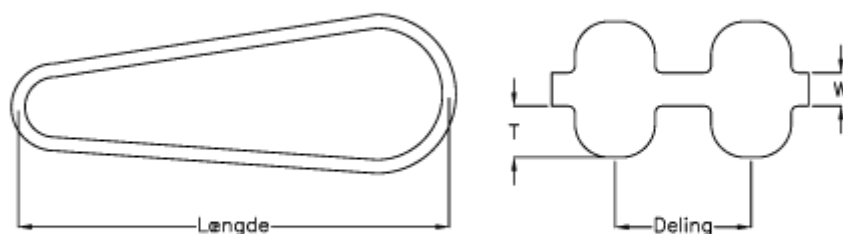

Article number: 602923250143

Description: Gates Timing belt Twinpower TP GT2 2450 14MGT 115

Measures

Height T mm	= 3.40
Height W mm	= 1.372
Length	= 2450.0
Number of teeth	= 175
Pitch	= 8
Type	= HTD 2450 14MGT 115
Width	= 115